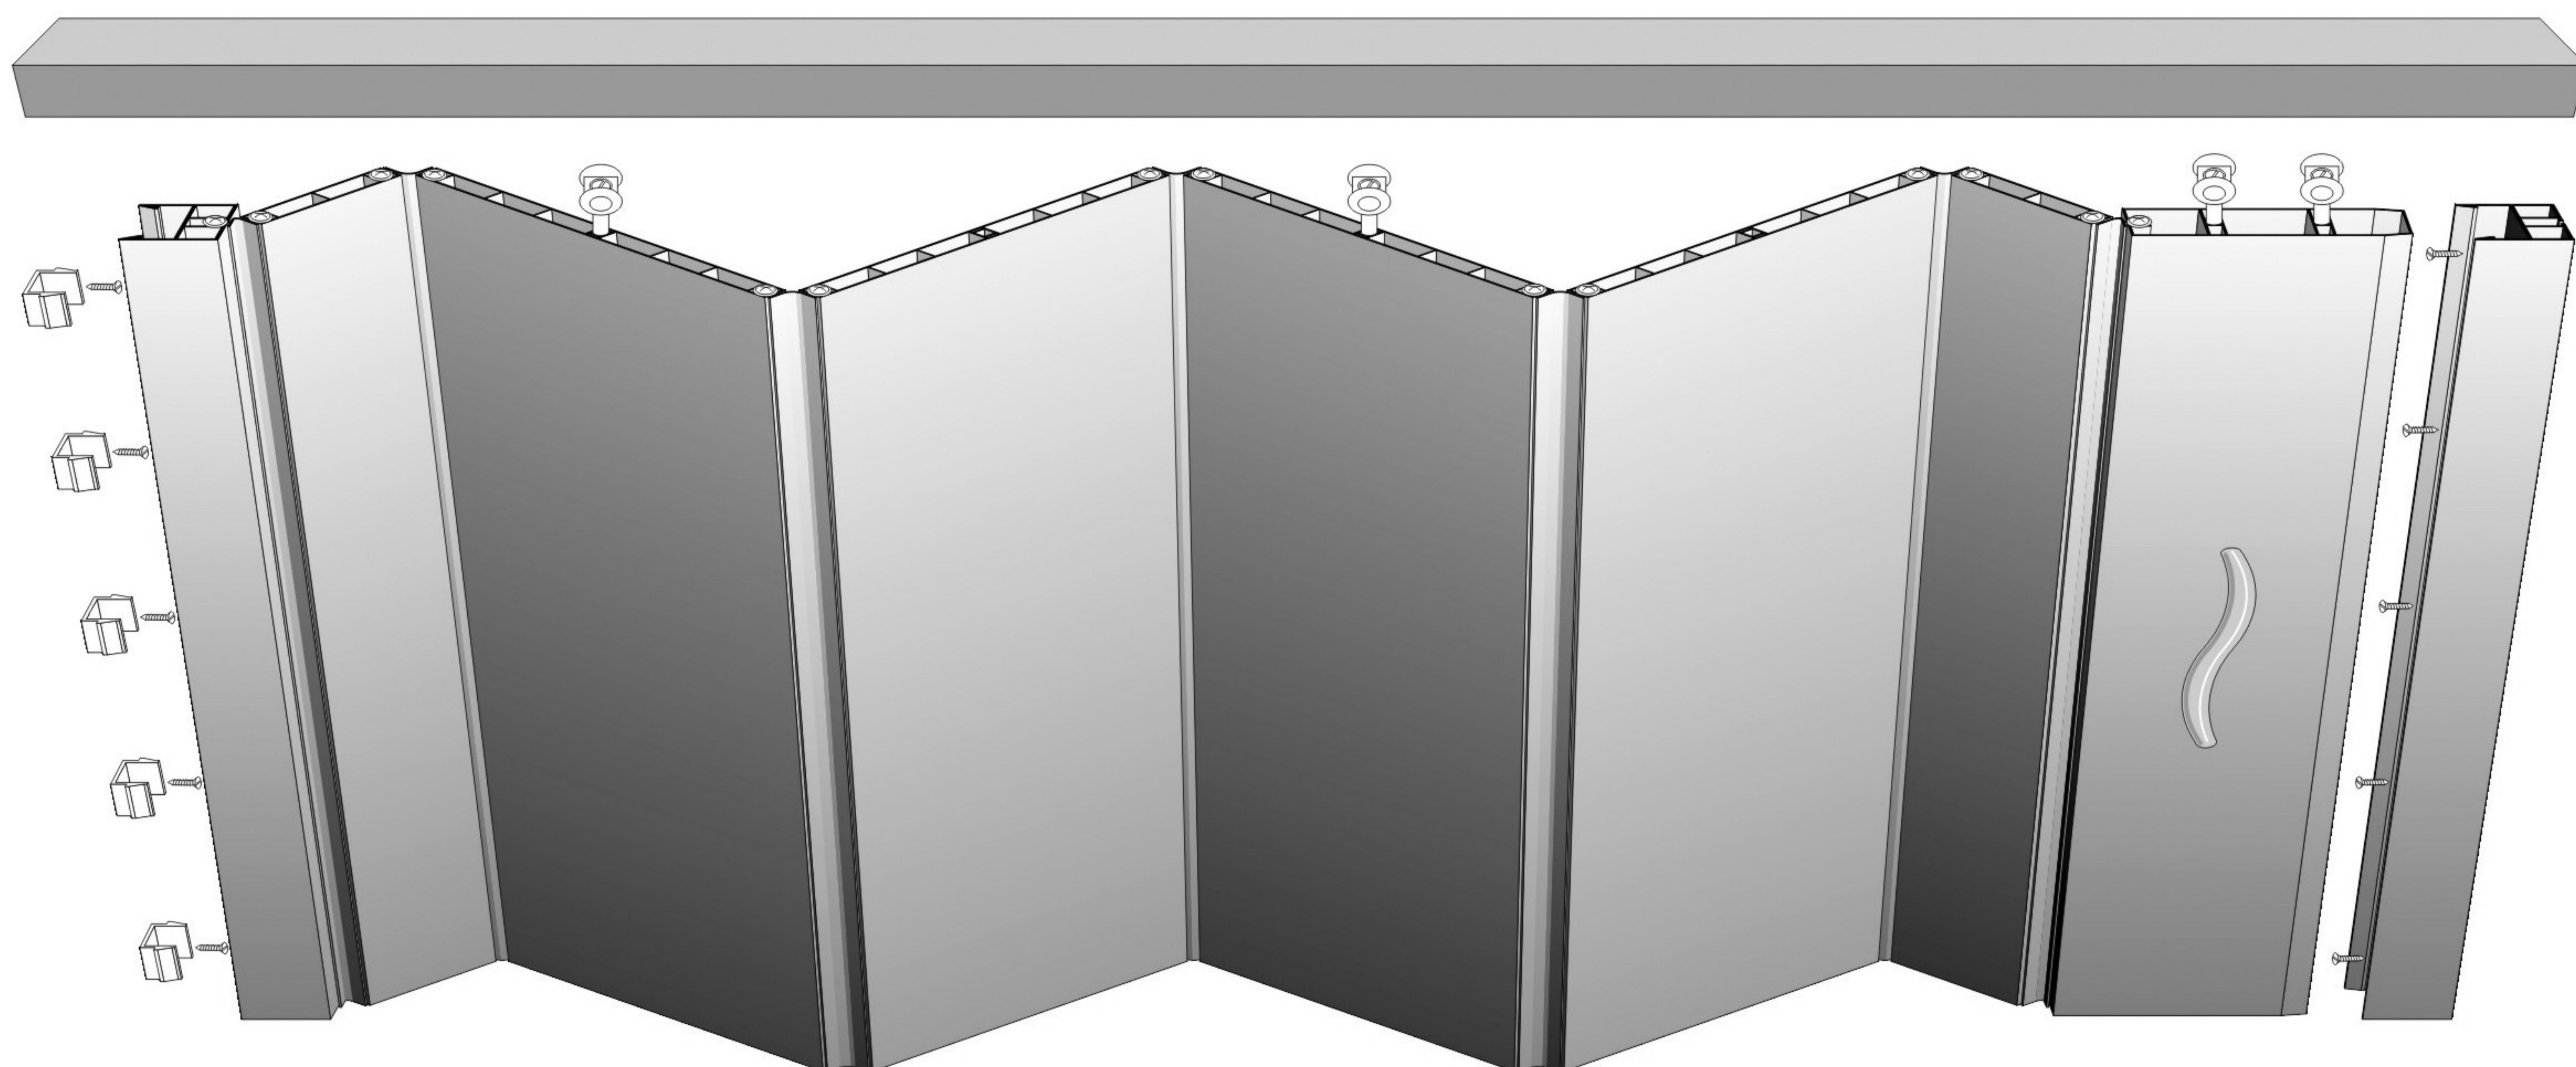

Shrnovací dveře ACCORDION

x2

x1

x5

x2

3.9x55mm

x2

3.0x15mm

x4

A

3.5x25mm

x6

B

3.5x13mm

x5

C