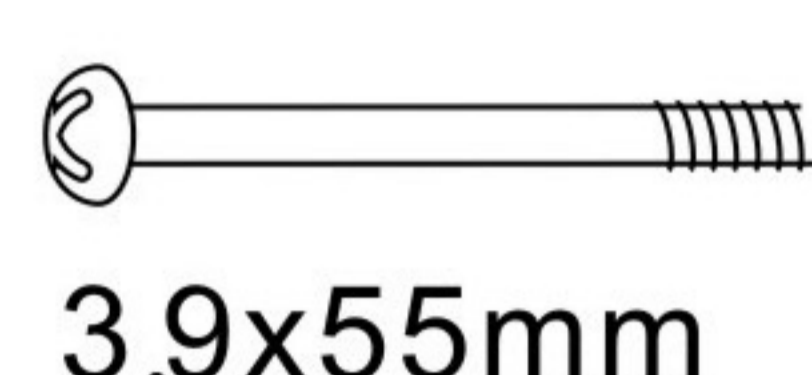

Shrnovací dveře ACCORDION

x2

x1

x5

x2

3.9x55mm

x2

3.0x15mm

x4

A

3.5x25mm

x6

B

3.5x13mm

x5

C

3.5x19mm

x4

①

②

③

⑤

④

⑥